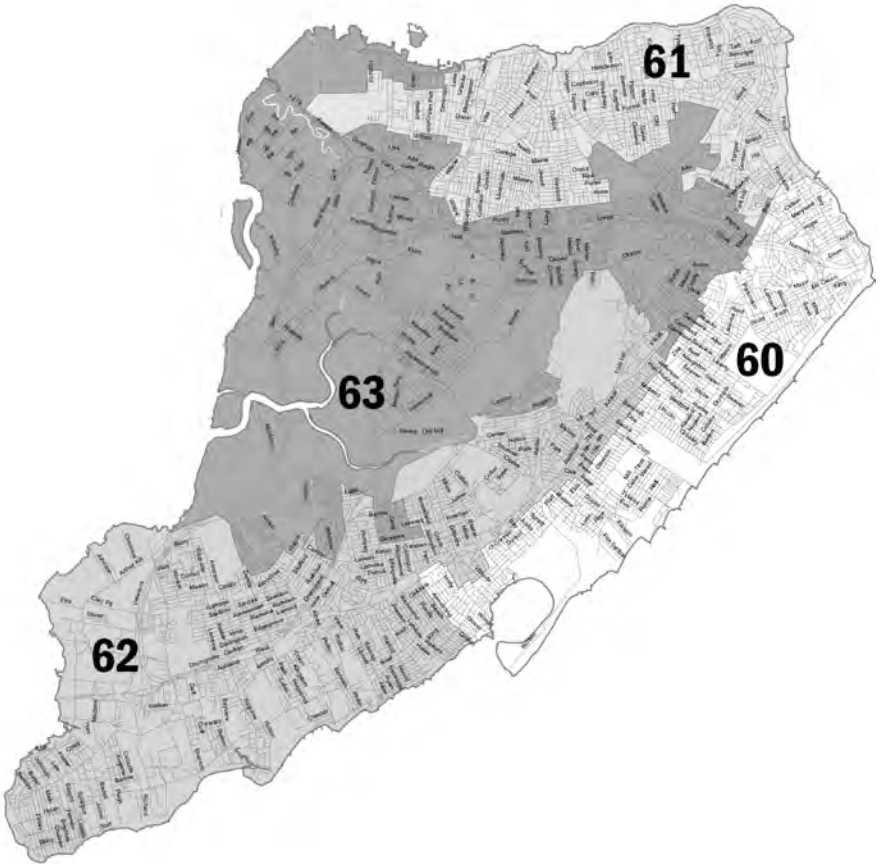

STATEN ISLAND STATE SENATE DISTRICT MAP

Sources: NYS Legislative Task Force on Demographic Research and Reapportionment, April 22, 2002;
US Census Bureau TIGER Line files, 2000

STATEN ISLAND STATE ASSEMBLY DISTRICT MAP