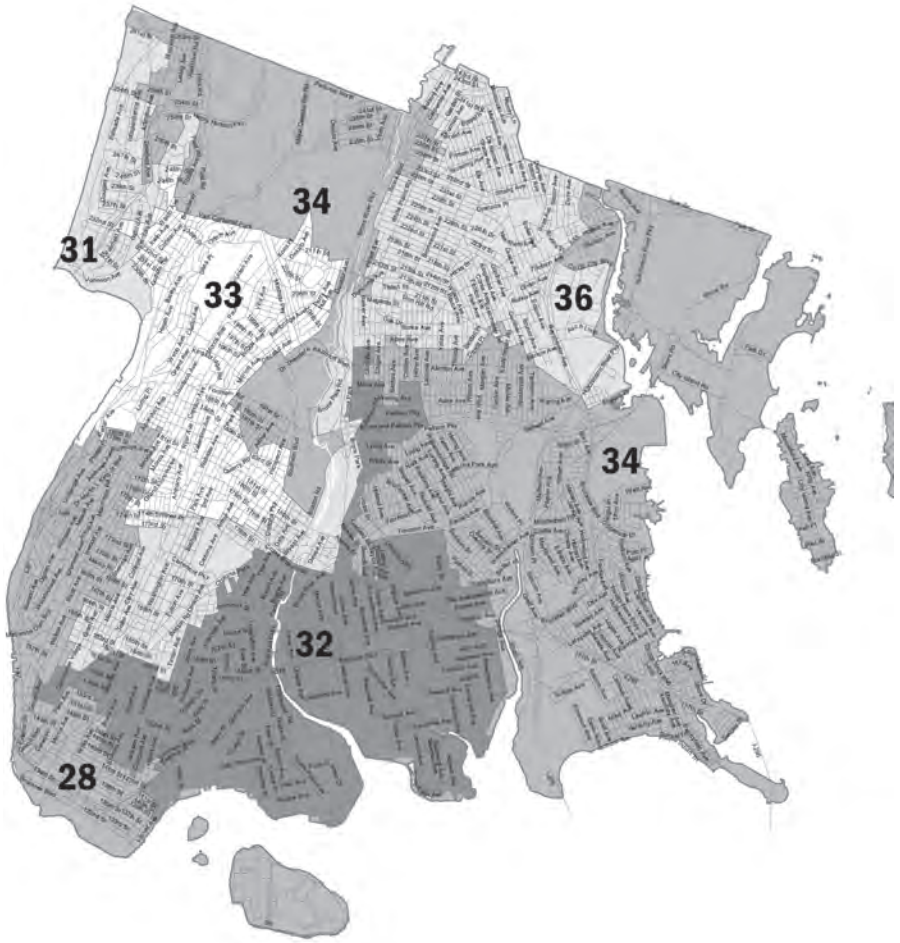

BRONX STATE SENATE DISTRICT MAP

Sources: NYS Legislative Task Force on Demographic Research and Reapportionment, April 22, 2002;  
US Census Bureau TIGER Line files, 2000

BRONX STATE ASSEMBLY DISTRICT MAP

Sources: NYS Legislative Task Force on Demographic Research and Reapportionment, April 22, 2002;  
US Census Bureau TIGER Line files, 2000