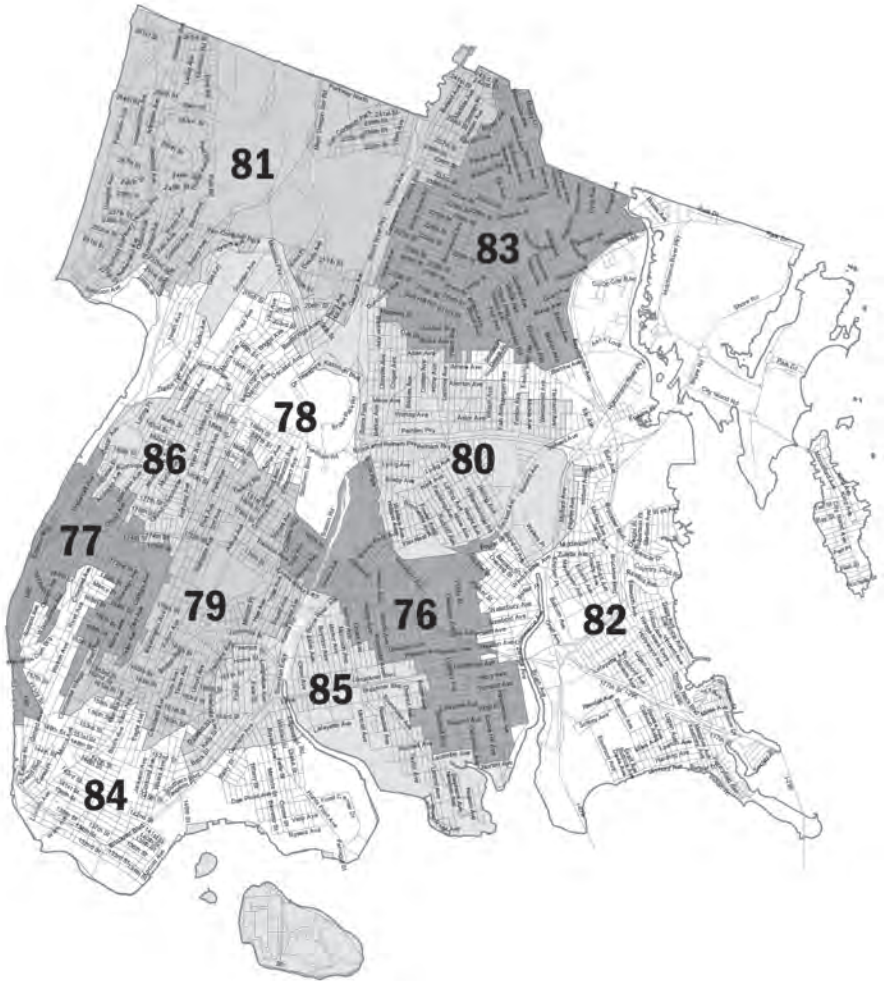

BRONX STATE SENATE DISTRICT MAP

Sources: NYS Legislative Task Force on Demographic Research and Reapportionment, April 22, 2002;  
US Census Bureau TIGER Line files, 2000

BRONX STATE ASSEMBLY DISTRICT MAP

Sources: NYS Legislative Task Force on Demographic Research and Reapportionment, April 22, 2002;  
US Census Bureau TIGER Line files, 2000